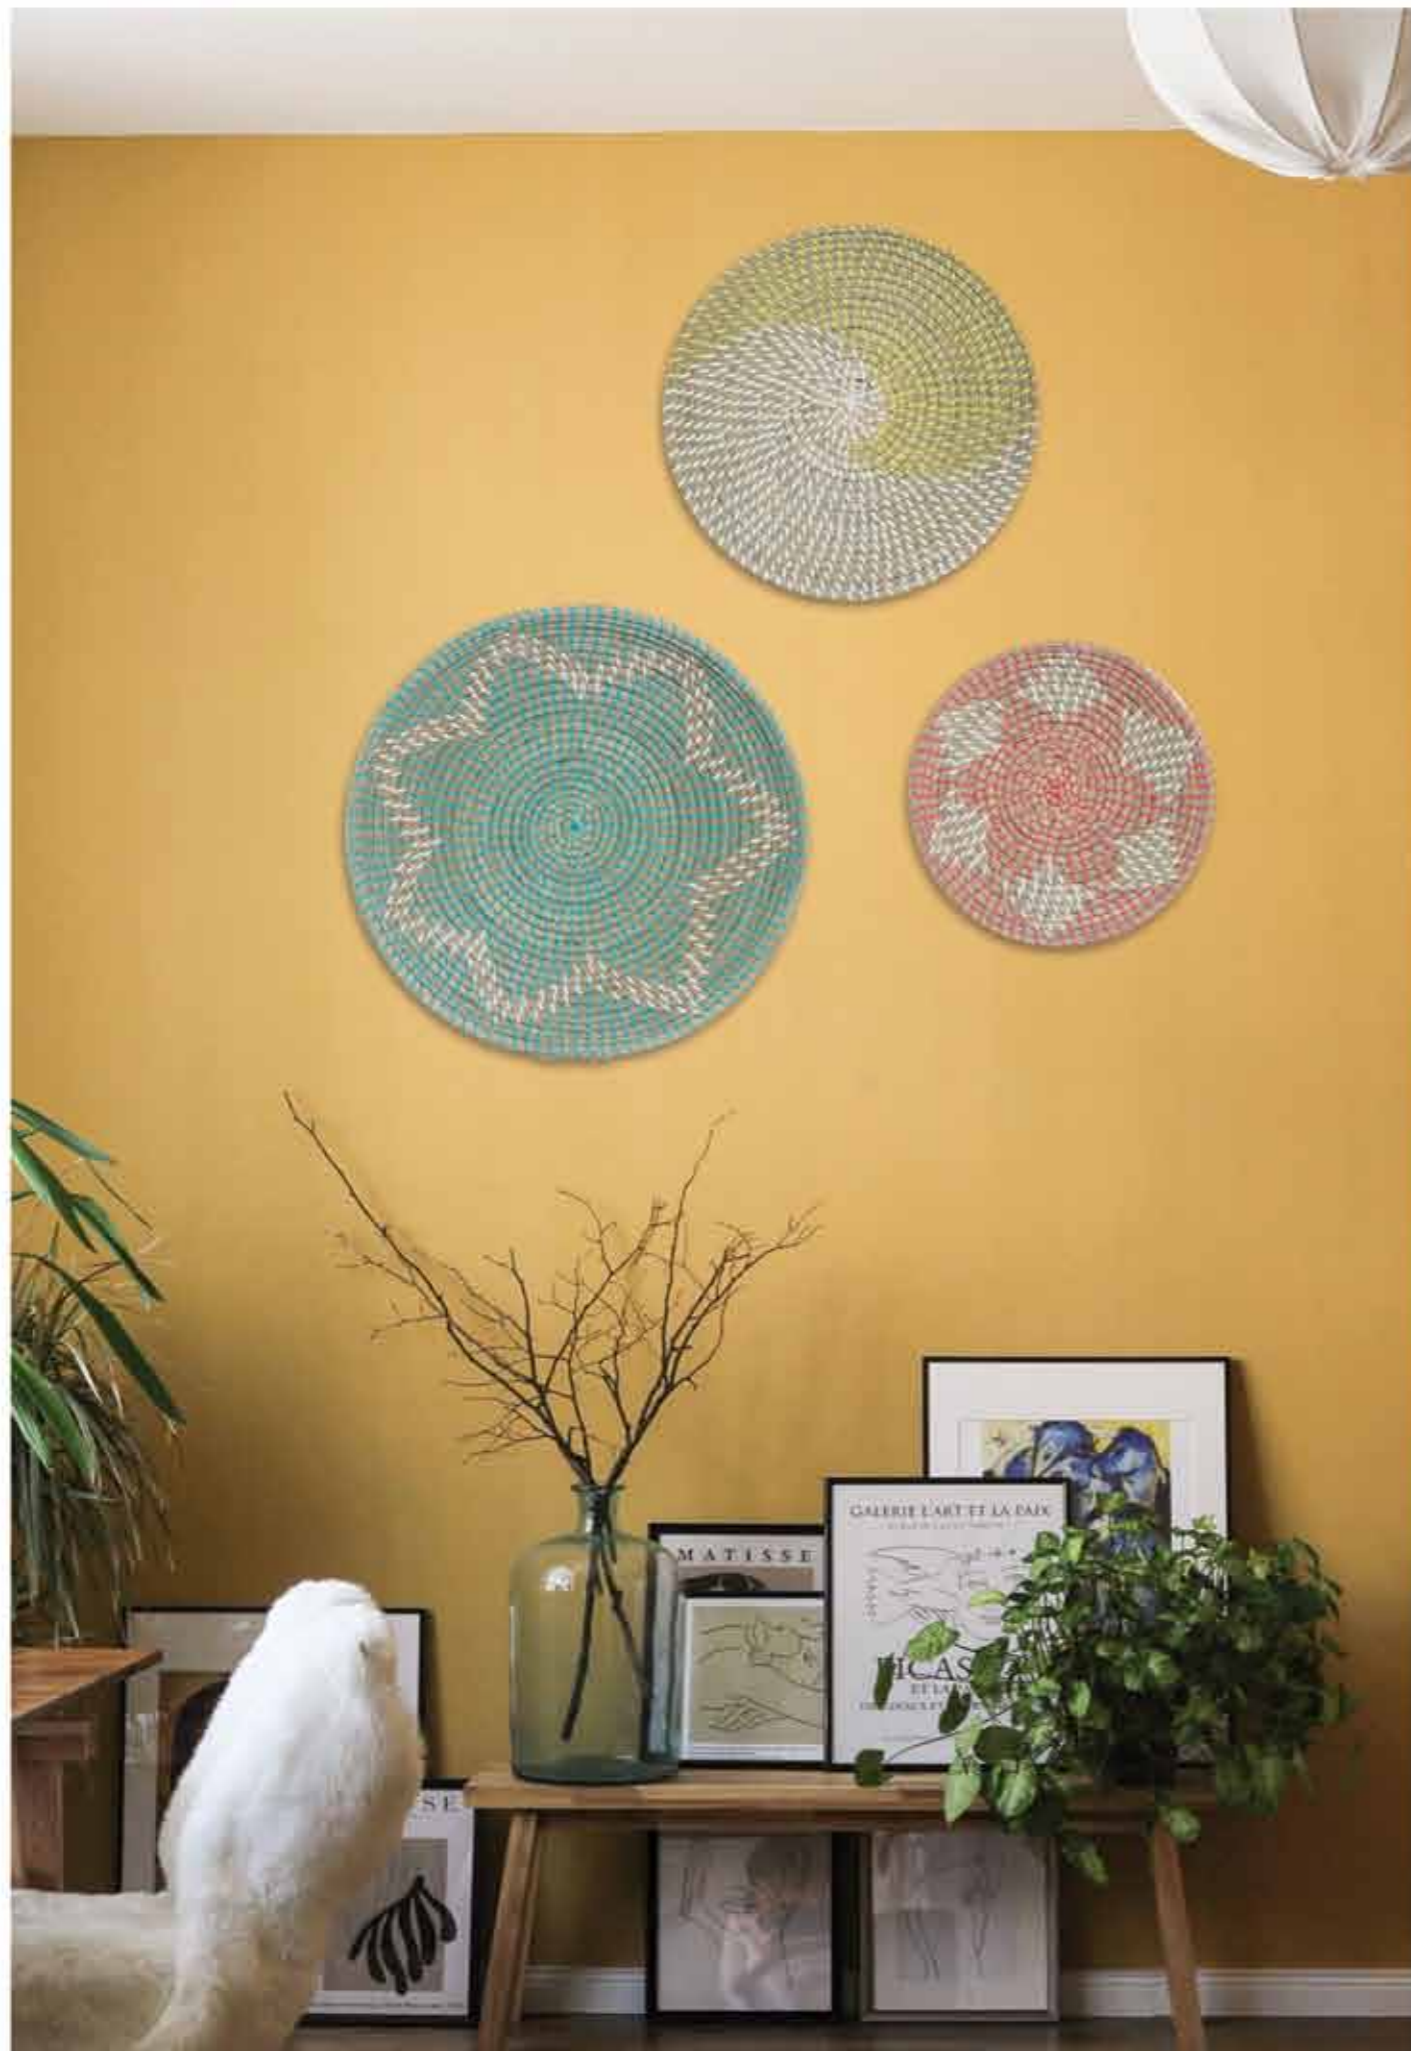

Βάζο, 16cm, **12,50€**,

Βάζο, 23cm, **18,00€**,

Grey

Βάζο, 16cm, **12,50€**,

Βάζο, 23cm, **18,00€**,

Coral

Yellow

Bangor